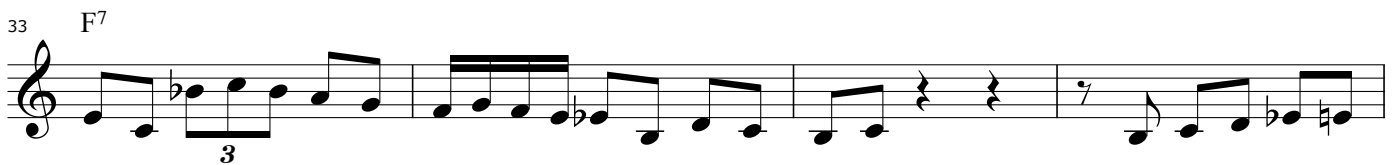

concert key

barry harris' solo on hank's waltz

hank mobley
'straight no filter'

A
C7

B

41 G^7 F^7

Musical staff 41-44: Treble clef, 4/4 time. Measure 41: G7 chord, quarter rest, eighth notes G4, Bb4, D5. Measure 42: eighth notes G4, Bb4, D5, quarter rest. Measure 43: eighth notes G4, Bb4, D5, quarter rest. Measure 44: eighth notes G4, Bb4, D5, quarter rest.

45 C^7 (D^b7)

Musical staff 45-48: Treble clef, 4/4 time. Measure 45: eighth notes G4, Bb4, quarter rest, eighth notes G4, Bb4. Measure 46: eighth notes G4, Bb4, quarter rest, eighth notes G4, Bb4. Measure 47: eighth notes G4, Bb4, quarter rest, eighth notes G4, Bb4. Measure 48: eighth notes G4, Bb4, quarter rest, eighth notes G4, Bb4.

49 C^7

Musical staff 49-52: Treble clef, 4/4 time. Measure 49: eighth notes G4, Bb4, quarter rest, eighth notes G4, Bb4. Measure 50: eighth notes G4, Bb4, quarter rest, eighth notes G4, Bb4. Measure 51: eighth notes G4, Bb4, quarter rest, eighth notes G4, Bb4. Measure 52: eighth notes G4, Bb4, quarter rest, eighth notes G4, Bb4.

77

Musical staff 77-80: Treble clef, 4/4 time. Measure 77: eighth notes G4, Bb4, quarter rest, eighth notes G4, Bb4. Measure 78: eighth notes G4, Bb4, quarter rest, eighth notes G4, Bb4. Measure 79: eighth notes G4, Bb4, quarter rest, eighth notes G4, Bb4. Measure 80: eighth notes G4, Bb4, quarter rest, eighth notes G4, Bb4.